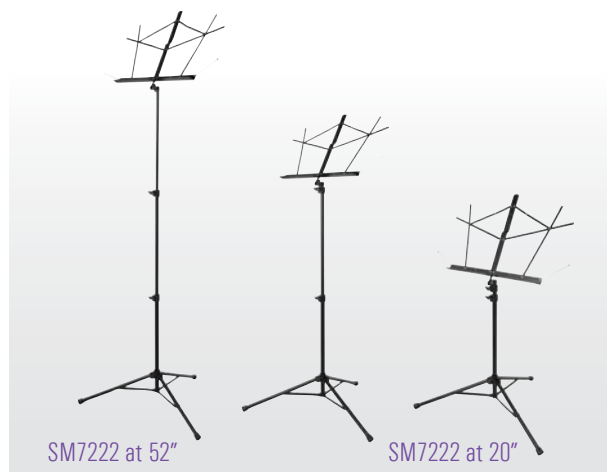

TUBULAR SHEET MUSIC STAND WITH BAG SM7222BB | 13037

Bookplate holds three 8.5" x 11" sheets. Angle adjusts for sitting or standing positions and folds for storage and travel.

Fold out extensions hold sheets securely in place.

Telescoping 3-section vertical shaft with 2 ergonomic clutches adjusts height from 20"-52".

Tripod leg assembly adjusts for varying floor space availability and folds flat for storage.

Added leg braces and non-slip rubber feet for added stability.

Convenient shoulder carrying strap and a velcro opening flap.

Corded piping gives the bag its rigid shape.

FEATURES AND BENEFITS

The sheet music stand bag included in this combo pack comes with a convenient shoulder carrying strap. All edges are piped and the durable material make this bag a smart choice to protect your stand. The classic design of our SM7222 Sheet Music Stand combines the strength and stability of a tubular tripod base with the convenience of easy height and angle adjustments.

SM7222 at 52"

SM7222 at 20"

The tubular tripod base combined with leg braces and non-slip rubber end caps keeps this stand stable at 20" or at a max height of 52"!

PRODUCT SPECIFICATIONS

Book Plate	17" Foldable with 1" return lip
Height Adjustment	20 - 52"
Base Spread	18 - 23"
Color	Black powder coat finish
Bag Dimensions	(l)23.75" x (w)6.22"