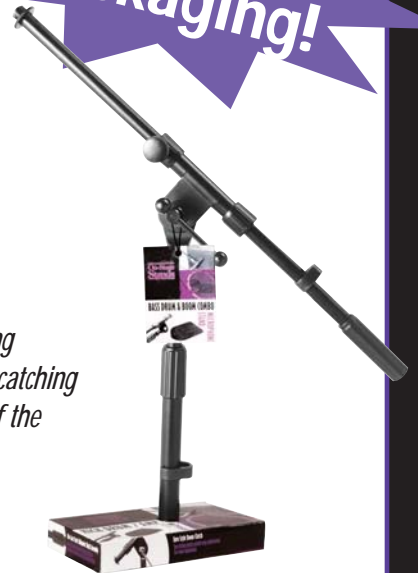

MS7920B

Kick Drum / Amp Microphone Stand

MICROPHONE STANDS & ACCESSORIES

FEATURES AND BENEFITS

A heavy, casted "U" shape base gives this stand the stability of much larger models, while its compact shape makes for easy positioning in those tight on stage spaces.

5/8" -27 solid threaded end boom and steel counterweight on this 16" boom.

All-metal boom clutch.

Die-cast steel height adjustment clutch.

Heavy-duty sand-cast base adds stability.

Ask about our Mic Stand Accessories ...

MSB-6500 Mic Stand Bag

Heavy-duty nylon bag fits either 3 round bases, 3 hex-bases or a combination of both, plus the shafts and booms.

ASVS4-B 4" Pop Blocker

Prevents annoying vocal thrusts with this adjustable clip-on voice screen. Also available with a 6" voice screen (ASVS6-B).

**COLOR
Packaging!**

Our award-winning packaging is eye-catching and supplies all of the product features.

PRODUCT SPECIFICATIONS

- > **Height Adj.:** 8"-14"
- > **Boom Length:** 16"
- > **Base Spread:** 4.5" x 7.5"
- > **Color:** Black Powder Coat Finish